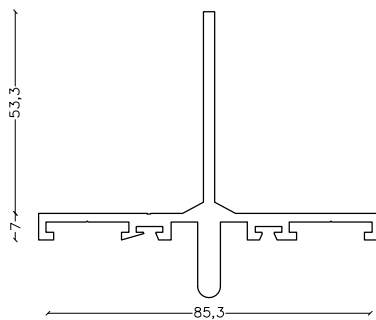

## SYSTEM PROFILES

Slotted T Profile

Slotted L Profile

Slotted I Profile

Channel Profile

Description	Code
Slotted T Profile 85mm	STS-85-3000/6000
Slotted T Profile 95mm	STS-95-3000/6000
Slotted L Profile	LTS-54-3000/6000
Slotted I Profile	ITS-27-3000/6000
Channel Profile	CRS-27-3000/6000
Channel T Profile	VTC-01A-85-3000
Channel T Profile	VTC-01B-85-3000
Channel L Profile	VTC-01B-85-3000
Box Profile	BCP-01-60-3000

Channel T Profile

Channel T Profile

Channel L Profile

Box Profile