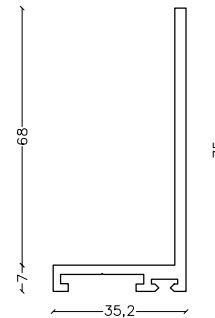

## SYSTEM PROFILES

Slotted T Profile

Slotted L Profile

Slotted I Profile

Channel Profile

Description	Code
Slotted T Profile 85mm	STS-85-3000/6000
Slotted T Profile 95mm	STS-95-3000/6000
Slotted L Profile	LTS-54-3000/6000
Slotted I Profile	ITS-27-3000/6000
Channel Profile	CRS-27-3000/6000
Channel T Profile	VTC-01A-85-3000
Channel T Profile	VTC-01B-85-3000
Channel L Profile	VTC-01B-85-3000
Box Profile	BCP-01-60-3000

Channel T Profile

Channel T Profile

Channel L Profile

Box Profile