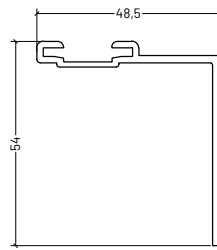

## BRACKETS

Fortis Helping Hand Bracket

Extension Piece

Description	Code	
	Double	Single
300mm Fortis Bracket	CMF-DB300-6.5/11	CMF-SB300-UN
270mm Fortis Bracket	CMF-DB270-6.5/11	CMF-SB270-UN
240mm Fortis Bracket	CMF-DB240-6.5/11	CMF-SB240-UN
220mm Fortis Bracket	CMF-DB220-6.5/11	CMF-SB220-UN
200mm Fortis Bracket	CMF-DB200-6.5/11	CMF-SB200-UN
180mm Fortis Bracket	CMF-DB180-6.5/11	CMF-SB180-UN
160mm Fortis Bracket	CMF-DB160-6.5/11	CMF-SB160-UN
140mm Fortis Bracket	CMF-DB140-6.5/11	CMF-SB140-UN
120mm Fortis Bracket	CMF-DB120-6.5/11	CMF-SB120-UN
100mm Fortis Bracket	CMF-DB100-6.5/11	CMF-SB100-UN
80mm Fortis Bracket	CMF-DB80-6.5/11	CMF-SB80-UN
60mm Fortis Bracket*	CMF-DB60-6.5/11	CMF-SB60-UN
40mm Fortis Bracket*	CMF-DB40-6.5/11	CMF-SB40-UN
Extension Bracket	CMF-DBEX	CMF-SBEX

## SYSTEM PROFILES

Slotted T Profile

Slotted L Profile

Slotted I Profile

Channel Profile

Description	Code
Slotted T Profile 85mm	STS-85-3000/6000
Slotted T Profile 95mm	STS-95-3000/6000
Slotted L Profile	LTS-54-3000/6000
Slotted I Profile	ITS-27-3000/6000
Channel Profile	CRS-27-3000/6000
Channel T Profile	VTC-01A-85-3000
Channel T Profile	VTC-01B-85-3000
Channel L Profile	VTC-01B-85-3000
Box Profile	BCP-01-60-3000

Channel T Profile

Channel T Profile

Channel L Profile

Box Profile