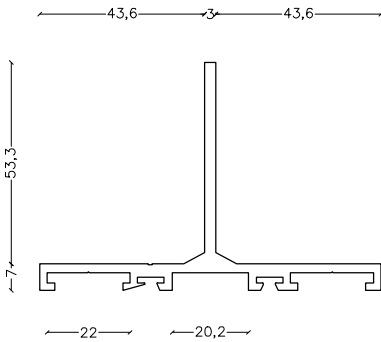

## SYSTEM PROFILES

Slotted T Profile

Slotted L Profile

Slotted I Profile

Channel Profile

Description	Code
Slotted T Profile 85mm	STS-85-3000/6000
Slotted T Profile 95mm	STS-95-3000/6000
Slotted L Profile	LTS-54-3000/6000
Slotted I Profile	ITS-27-3000/6000
Channel Profile	CRS-27-3000/6000
Channel T Profile	VTC-01A-85-3000
Channel T Profile	VTC-01B-85-3000
Channel L Profile	VTC-01B-85-3000
Box Profile	BCP-01-60-3000

Channel T Profile

Channel T Profile

Channel L Profile

Box Profile