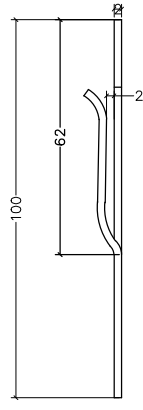

## BRACKETS

Fortis Helping Hand Bracket

Extension Piece

Description	Code	
	Double	Single
300mm Fortis Bracket	CMF-DB300-6.5/11	CMF-SB300-UN
270mm Fortis Bracket	CMF-DB270-6.5/11	CMF-SB270-UN
240mm Fortis Bracket	CMF-DB240-6.5/11	CMF-SB240-UN
220mm Fortis Bracket	CMF-DB220-6.5/11	CMF-SB220-UN
200mm Fortis Bracket	CMF-DB200-6.5/11	CMF-SB200-UN
180mm Fortis Bracket	CMF-DB180-6.5/11	CMF-SB180-UN
160mm Fortis Bracket	CMF-DB160-6.5/11	CMF-SB160-UN
140mm Fortis Bracket	CMF-DB140-6.5/11	CMF-SB140-UN
120mm Fortis Bracket	CMF-DB120-6.5/11	CMF-SB120-UN
100mm Fortis Bracket	CMF-DB100-6.5/11	CMF-SB100-UN
80mm Fortis Bracket	CMF-DB80-6.5/11	CMF-SB80-UN
60mm Fortis Bracket*	CMF-DB60-6.5/11	CMF-SB60-UN
40mm Fortis Bracket*	CMF-DB40-6.5/11	CMF-SB40-UN
Extension Bracket	CMF-DBEX	CMF-SBEX

## SYSTEM PROFILES

Slotted T Profile

Slotted L Profile

Slotted I Profile

Channel Profile

Description	Code
Slotted T Profile 85mm	STS-85-3000/6000
Slotted T Profile 95mm	STS-95-3000/6000
Slotted L Profile	LTS-54-3000/6000
Slotted I Profile	ITS-27-3000/6000
Channel Profile	CRS-27-3000/6000
Channel T Profile	VTC-01A-85-3000
Channel T Profile	VTC-01B-85-3000
Channel L Profile	VTC-01B-85-3000
Box Profile	BCP-01-60-3000

Channel T Profile

Channel T Profile

Channel L Profile

Box Profile