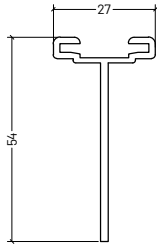

## BRACKETS

Fortis Helping Hand Bracket

Extension Piece

Description	Code	
	Double	Single
300mm Fortis Bracket	CMF-DB300-6.5/11	CMF-SB300-UN
270mm Fortis Bracket	CMF-DB270-6.5/11	CMF-SB270-UN
240mm Fortis Bracket	CMF-DB240-6.5/11	CMF-SB240-UN
220mm Fortis Bracket	CMF-DB220-6.5/11	CMF-SB220-UN
200mm Fortis Bracket	CMF-DB200-6.5/11	CMF-SB200-UN
180mm Fortis Bracket	CMF-DB180-6.5/11	CMF-SB180-UN
160mm Fortis Bracket	CMF-DB160-6.5/11	CMF-SB160-UN
140mm Fortis Bracket	CMF-DB140-6.5/11	CMF-SB140-UN
120mm Fortis Bracket	CMF-DB120-6.5/11	CMF-SB120-UN
100mm Fortis Bracket	CMF-DB100-6.5/11	CMF-SB100-UN
80mm Fortis Bracket	CMF-DB80-6.5/11	CMF-SB80-UN
60mm Fortis Bracket*	CMF-DB60-6.5/11	CMF-SB60-UN
40mm Fortis Bracket*	CMF-DB40-6.5/11	CMF-SB40-UN
Extension Bracket	CMF-DBEX	CMF-SBEX

## SYSTEM PROFILES

Slotted T Profile

Slotted L Profile

Slotted I Profile

Channel Profile

Description	Code
Slotted T Profile 85mm	STS-85-3000/6000
Slotted T Profile 95mm	STS-95-3000/6000
Slotted L Profile	LTS-54-3000/6000
Slotted I Profile	ITS-27-3000/6000
Channel Profile	CRS-27-3000/6000
Channel T Profile	VTC-01A-85-3000
Channel T Profile	VTC-01B-85-3000
Channel L Profile	VTC-01B-85-3000
Box Profile	BCP-01-60-3000

Channel T Profile

Channel T Profile

Channel L Profile

Box Profile