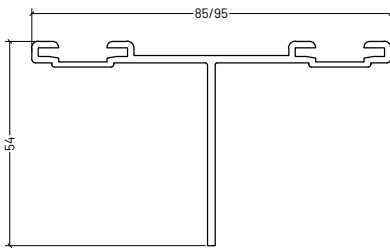

## BRACKETS

Fortis Helping Hand Bracket

Extension Piece

Description	Code	
	Double	Single
300mm Fortis Bracket	CMF-DB300-6.5/11	CMF-SB300-UN
270mm Fortis Bracket	CMF-DB270-6.5/11	CMF-SB270-UN
240mm Fortis Bracket	CMF-DB240-6.5/11	CMF-SB240-UN
220mm Fortis Bracket	CMF-DB220-6.5/11	CMF-SB220-UN
200mm Fortis Bracket	CMF-DB200-6.5/11	CMF-SB200-UN
180mm Fortis Bracket	CMF-DB180-6.5/11	CMF-SB180-UN
160mm Fortis Bracket	CMF-DB160-6.5/11	CMF-SB160-UN
140mm Fortis Bracket	CMF-DB140-6.5/11	CMF-SB140-UN
120mm Fortis Bracket	CMF-DB120-6.5/11	CMF-SB120-UN
100mm Fortis Bracket	CMF-DB100-6.5/11	CMF-SB100-UN
80mm Fortis Bracket	CMF-DB80-6.5/11	CMF-SB80-UN
60mm Fortis Bracket*	CMF-DB60-6.5/11	CMF-SB60-UN
40mm Fortis Bracket*	CMF-DB40-6.5/11	CMF-SB40-UN
Extension Bracket	CMF-DBEX	CMF-SBEX

## SYSTEM PROFILES

Slotted T Profile

Slotted L Profile

Slotted I Profile

Channel Profile

Description	Code
Slotted T Profile 85mm	STS-85-3000/6000
Slotted T Profile 95mm	STS-95-3000/6000
Slotted L Profile	LTS-54-3000/6000
Slotted I Profile	ITS-27-3000/6000
Channel Profile	CRS-27-3000/6000
Channel T Profile	VTC-01A-85-3000
Channel T Profile	VTC-01B-85-3000
Channel L Profile	VTC-01B-85-3000
Box Profile	BCP-01-60-3000